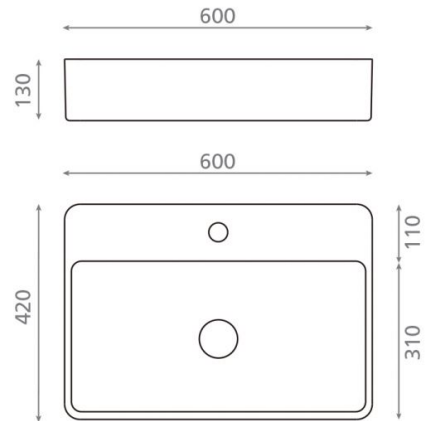

Santoña

Ref. 4127

600x420x130 mm.

Features

Topcounter and wall-hung washbasin
Porcelain
With overflow