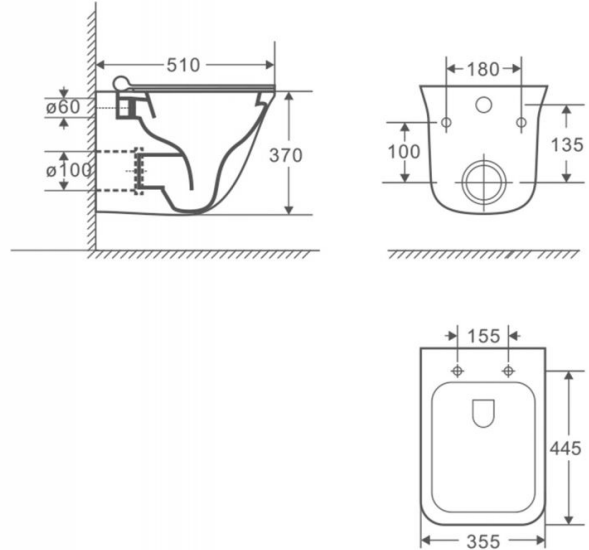

## Ref. 4556

355x510x370 mm.

### Features

- Wall - hung WC
- Rimless
- Removable thermoset slim cover
- Soft close
- Weight 22kg | Units per palet 20