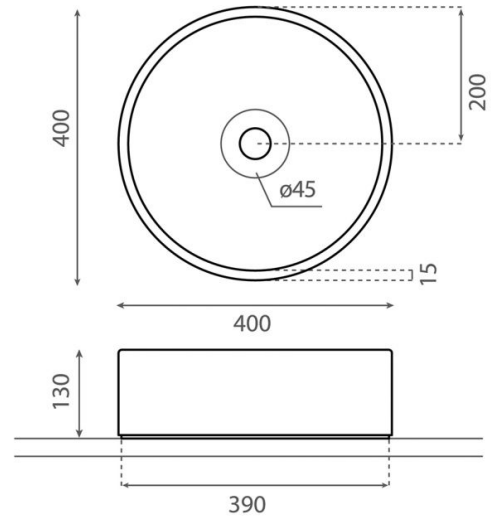

# Pesquera

**Ref. 08050/TJ**

400x130 mm.

## Features

Topcounter washbasin  
Cemlab  
Without overflow

Available colors: