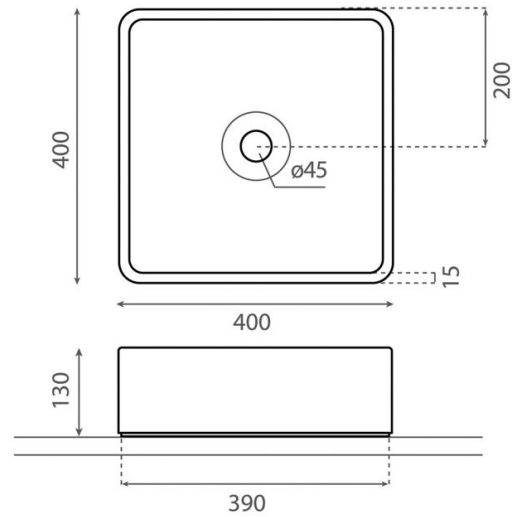

Nestares

Ref. 08051/TJ
400x400x130 mm.

Features

Topcounter washbasin
Without overflow
400x400x130 mm.
Cemlab

Available colors: