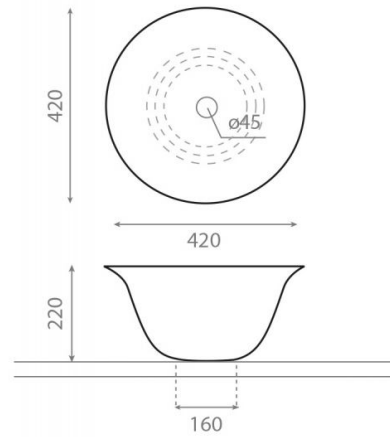

Nordic Black

Ref. 4062/NE

420x220 mm

Features

Porcelain topcounter washbasin.
Shiny finish.
Without overflow.
Dimensions: 420x220 mm
Net weight 7,5kg, gross weight 9kg.
Units per palet 44uds.