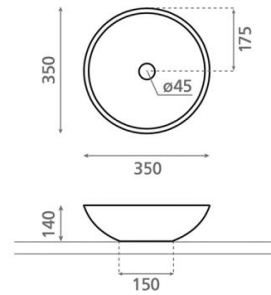

Castellón C

Ref. 4015

350x140 mm.

Features

Round washbasin

Porcelain