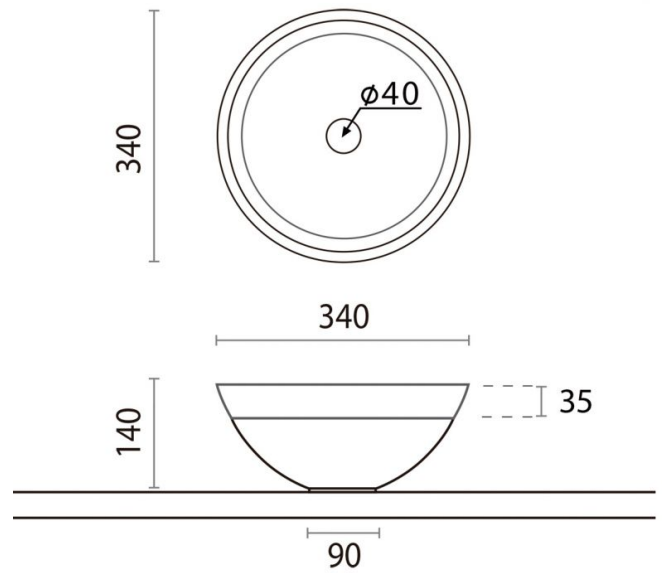

Vinci

Ref. 6035

340x140 mm.

Features

Solid surface and planks of marine
lumber (laminated wood)
Top counter

Available colors: