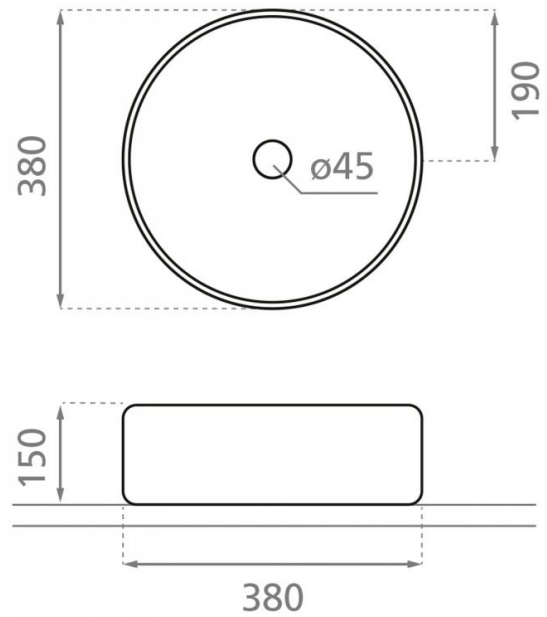

Dinan G&S

Ref. 4142/OR

380x130 mm.

Features

Decorated Gold.
Available in other finishes.