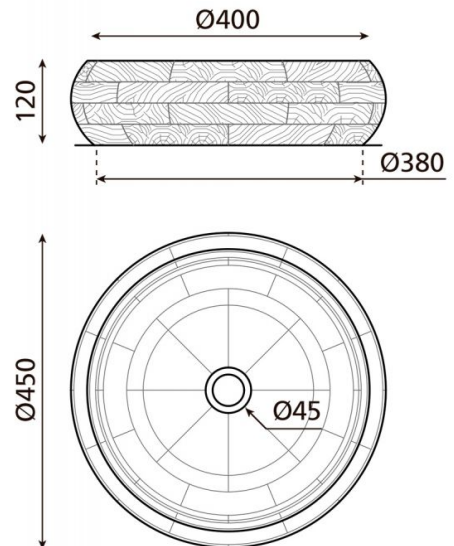

Bangalore

Ref. 5007

450x120 mm.

Features

Top counter washbasin
Acacia wood