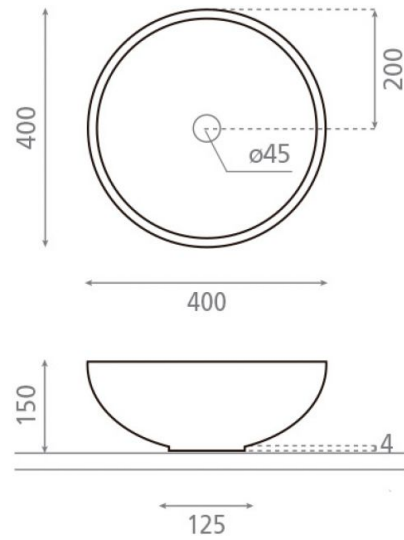

Otoño cru

Ref. 4069CRU FL04 OR

400x150 mm.

Features

Available colors: