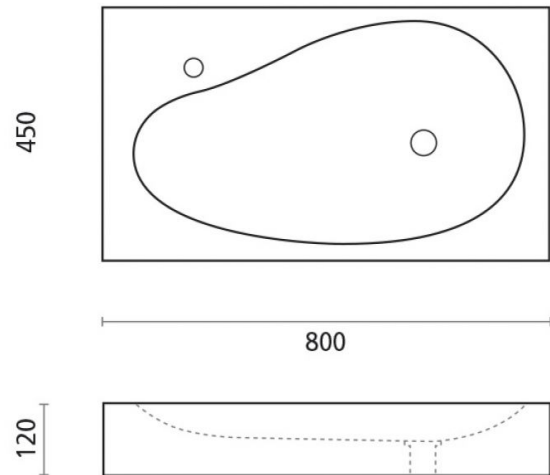

Beranga terrazzo

Ref. 08017

800x450x120 mm

Features

Topcounter washbasin.
Cement washbasin.
Dimensions: 800x450x120 mm.