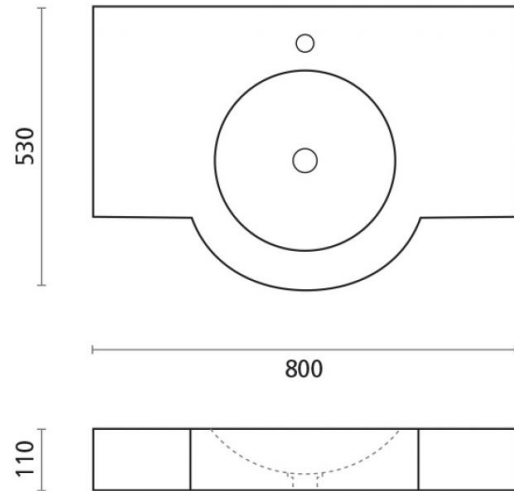

Camargo terrazo

Ref. 08031

800x530x110 mm.

Features

Topcounter washbasin.
Terrazzo washbasin.
Dimensions: 800x530x110 mm