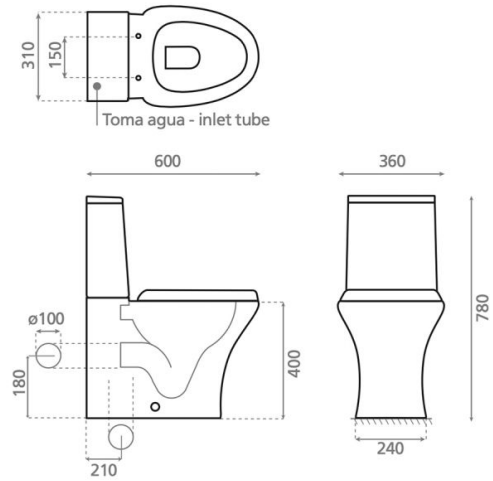

Ibiza

Ref. 4501

600x360x780 mm

Features

- Floor toilet with tank
- Dual outlet
- Dual-flush cistern
- Removable thermoset cover
- Soft close
- Weight 32, 5kg | Units per palet 12