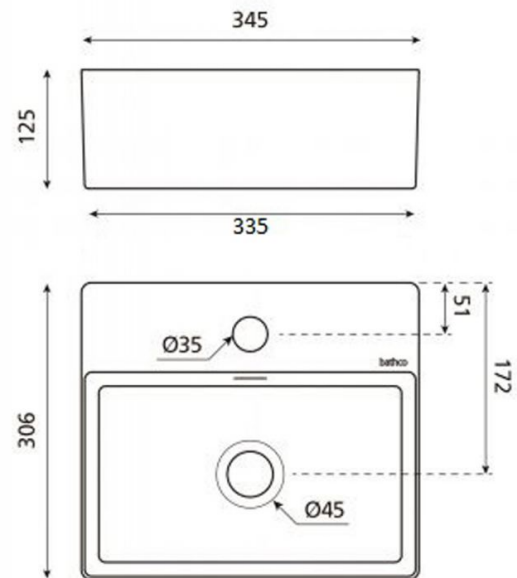

New Bergamo

Ref. 4913
345x306x125

Features

Mini porcelain washbasin
Can be installed wall-hung and top
counter
With tap hole
Dimensions: 345x305x125 mm