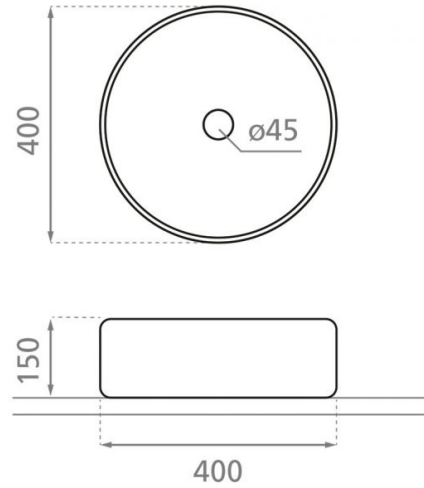

Dinan

Ref. 4122
400x150 mm.

Features

Porcelain washbasin
Topcounter
Without overflow

Available colors: