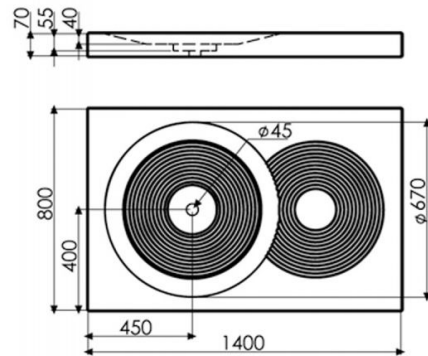

Icono Shower tray

Ref. 00340

1400x800x70 mm

Features

Stone shower tray, Natural Series Collection.

Available colors: