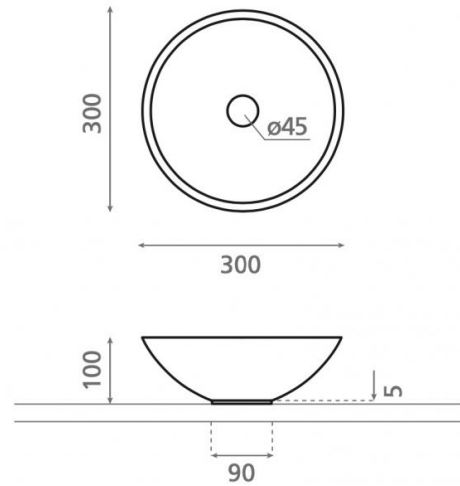

Polaris

Ref. 6001

300x100 mm

Features

Topcounter solid surface washbasin.
Dimensions: 300x100 mm.
Net weight 2,5kg, gross weight 3,5 kg.