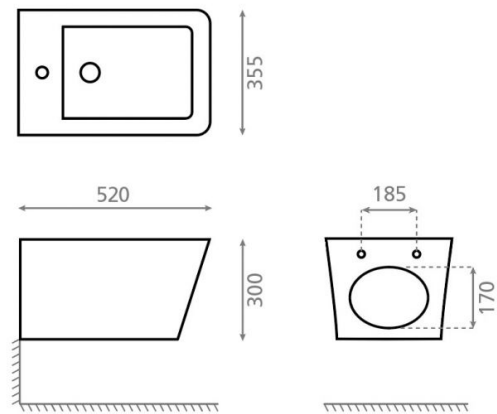

Oropesa

Ref. 4565

520x355x300 mm

Features

Net weight: 21 kg
Gross weight: 23 kg

Packaging: 540x390x350 mm