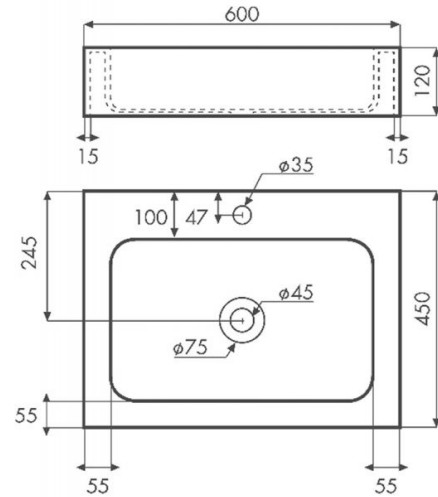

# Luena

**Ref. 6006**

600x450x120 mm

## Features

Square washbasin.  
Dimensions: 450x450x120 mm  
Net weight 11kg, gross weight 12kg.