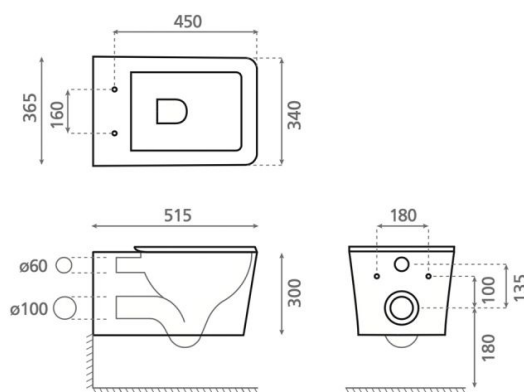

Oropesa

Ref. 4563

515 x 365 x 300 mm

Features

Packaging: 530x420x395 mm.

Weight: 24 kg.

Packaging weight: 28 kg.