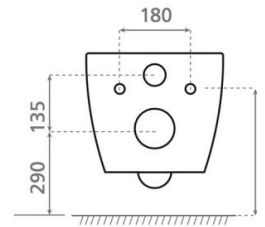

Okinawa

Ref. 4572

710x365x330 mm

Features

Sistema soft close
Easy removal lid
Back to wall

Net weight: 32 kg
Gross weight: 36 kg

Packaging: 730X410X430 mm