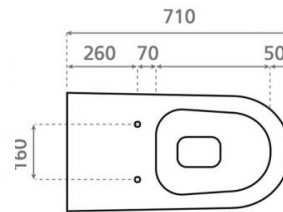

Okinawa

Ref. 4572

710x365x330 mm

Features

Sistema soft close
Easy removal lid
Back to wall

Net weight: 32 kg
Gross weight: 36 kg

Packaging: 730X410X430 mm