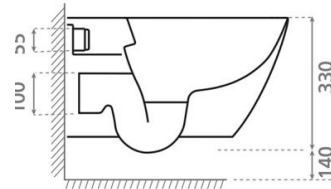

Okinawa

Ref. 4572

710x365x330 mm

Features

Sistema soft close
Easy removal lid
Back to wall

Net weight: 32 kg
Gross weight: 36 kg

Packaging: 730X410X430 mm