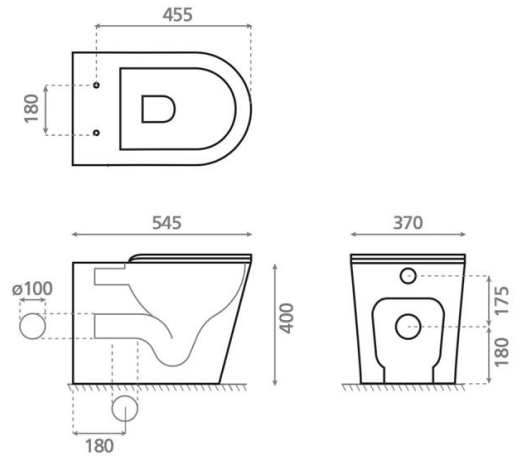

Antequera

Ref. 4570

545 x 370 x 405 mm

Features

- Dual Sistema soft close
- Easy removal lid
- Back to wall
- Rimless