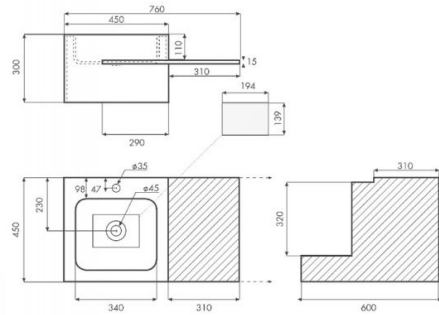

## Ref. 6011-A

760x450x300 mm

### Features

Wall-mounted washbasin with right top.  
White oak and dengue tops included.  
Dimensions 760x450x300mm  
Net weight 21kg, gross weight 26kg.