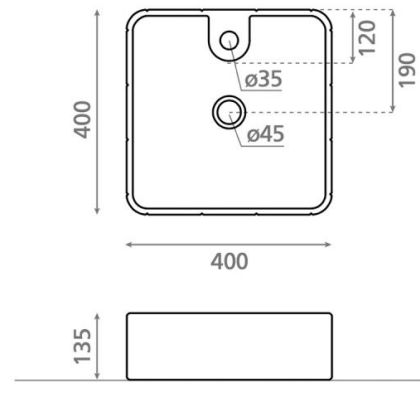

# Circus 40

**Ref. 4162**

400x135 mm

## Features

Porcelain washbasin

Topcounter

Square

Available colors: