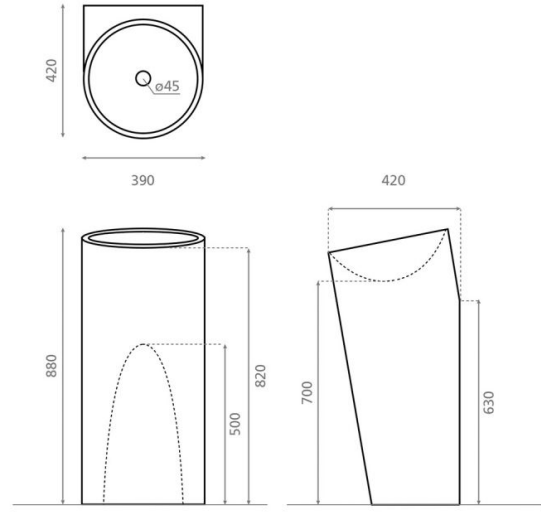

Barros

Ref. 6013

390x420x880 mm

Features

Pedestal washbasin.
Dimensions: 390x420x880 mm
Net weight 36kg, gross weight 38kg.