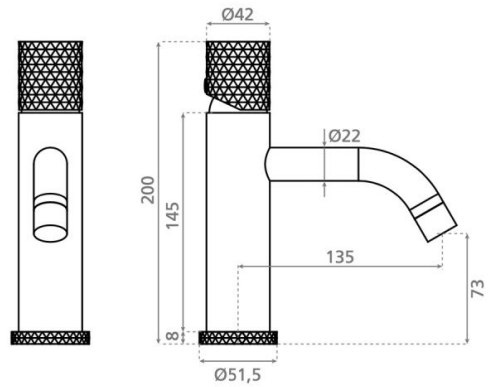

Milos basin mixer

Ref. 18079

200 x 52 mm.

Features

Packaging: 30x21x9,5 cm.

Available colors: