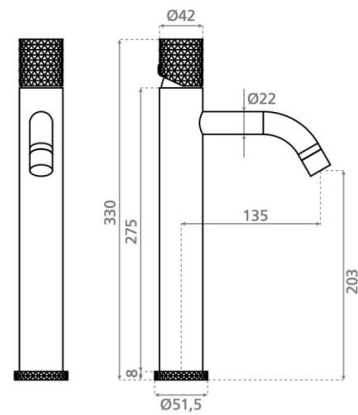

Milos basin high mixer

Ref. 18080

330x52 mm.

Features

Packaging: 42x26,5x8,5 cm.

Available colors: