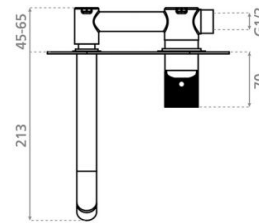

Milos wall-mounted basin mixer with cover

Ref. 18081

230x210x100 mm.

Features

Packaging: 30x21x9,5 cm.

Available colors: