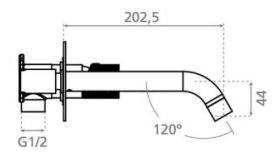

Milos wall-mounted basin mixer with cover

Ref. 18081

230x210x100 mm.

Features

Packaging: 30x21x9,5 cm.

Available colors: