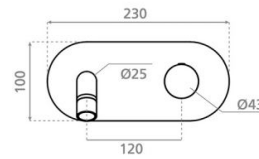

Milos wall-mounted basin mixer with cover

Ref. 18081

230x210x100 mm.

Features

Packaging: 30x21x9,5 cm.

Available colors: