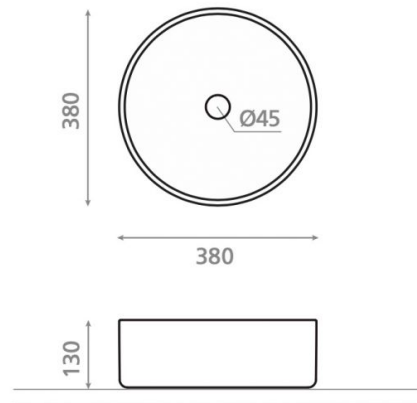

Dinan 38

Ref. 4174/91

380x130 mm.

Features

Decorated Bamboo.
Available in other finishes.