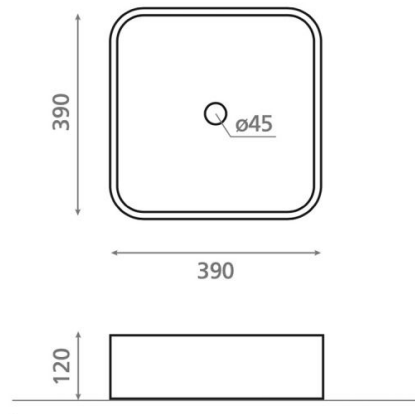

Fontibre

Ref. 08053

390x390x120 mm.

Features

Packaging: 460x460x205 mm.

Net weight: 10,9 kg

Gross weight: 12,4 kg