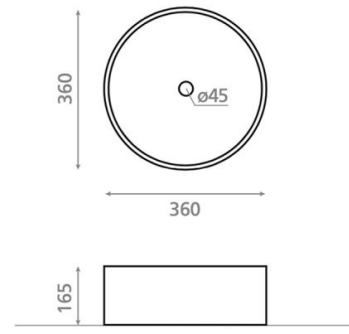

Sand Waves

Ref. 4170

360 x 165 mm

Features

Lavabo de porcelana mate.
Topcounte.
Circular.
Matte white
Net weight: 7,5 kg
Gross weight: 8,5 kg

Available colors: