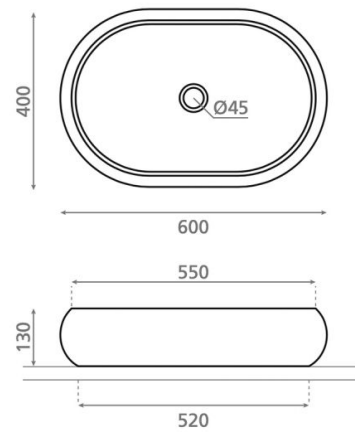

Domed oval

Ref. 00612

600 x 400 x 130 mm

Features

Beige stone washbasin. Topcounter. Oval. 600 x 400 x 130 mm. Net weight 35 kg. Gross weight 36 kg.

Available colors: