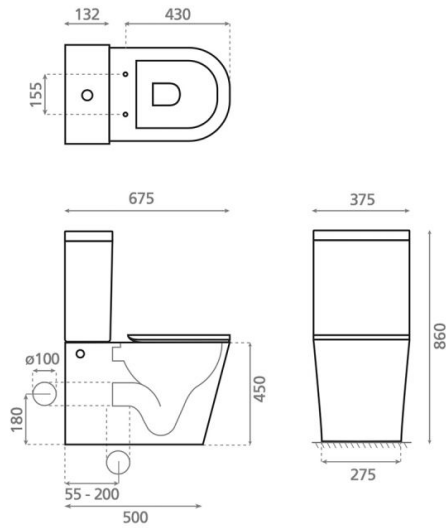

Antequera XL

Ref. 4576

675 x 375 x 860 mm

Features

Floor toilet with tank