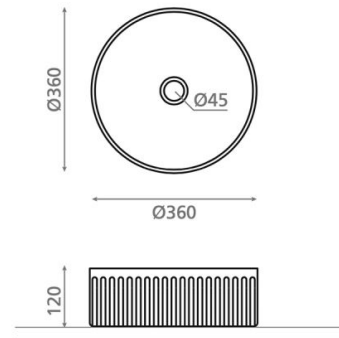

# Wadi Circular Azul Manchas

**Ref. 00460**

360x120 mm

## Features

Atelier porcelain washbasin Topcounter  
Circular Includes valve