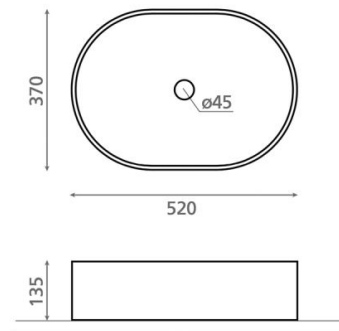

Morella oval

Ref. 00631

520 x 370 x 135 mm

Features

Stone washbasin
Topcounter
Oval
Beige