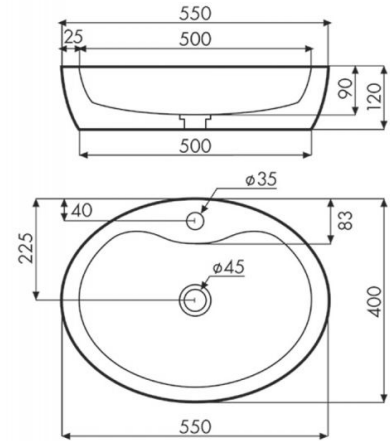

# Barros

**Ref. 08014**

550x400x120 mm

## Features

Topcounter washbasin.  
Cement washbasin.  
Dimensions: 550x400x120 mm.