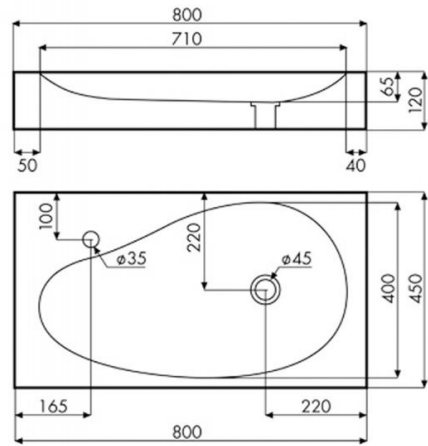

# Beranga

**Ref. 08018**

800x450x120 mm

## Features

Topcounter washbasin.  
Dimensions: 800x450x120 mm