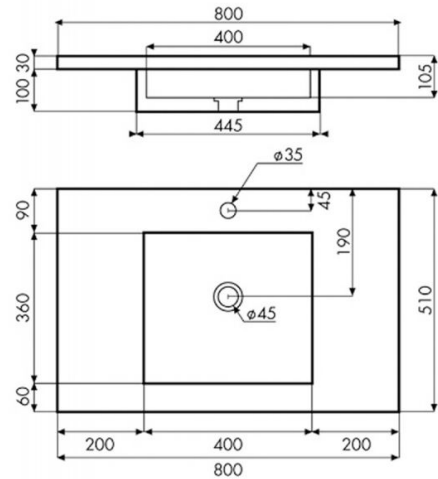

# Potes

**Ref. 08026**

800x510x130 mm

## Features

Vanity washbasin.  
Cement washbasin.  
Dimensions: 800x510x130 mm.