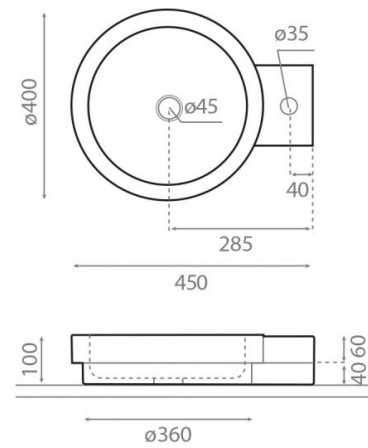

# Icono

**Ref. 00338**

400x450x100 mm

## Features

Stone washbasin, Natural Series Collection.  
No wall-mounting possibility.  
Without overflow.  
Net weight 19kg, gross weight 20kg.  
Units per pallet: 33.

Available colors: