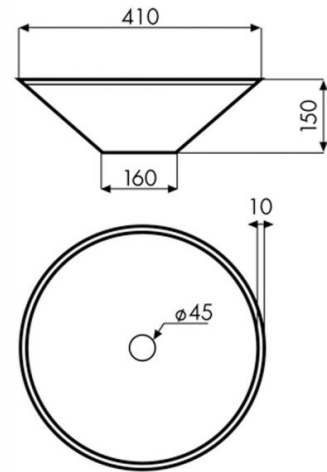

Duotono B

Ref. 00365

410x150 mm

Features