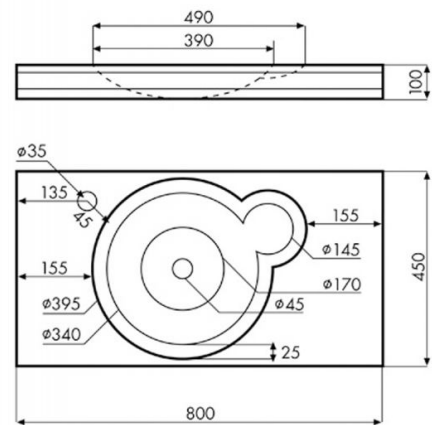

Aros

Ref. 00372

800x450x100 mm

Features

Available colors: