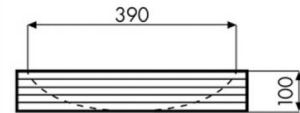

Montenegro

Ref. 00367

450x450x100 mm

Features

Available colors: