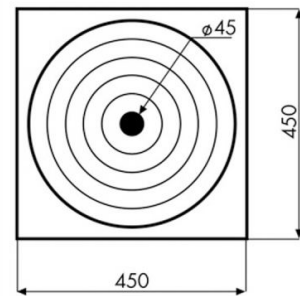

Montenegro

Ref. 00367

450x450x100 mm

Features

Available colors: