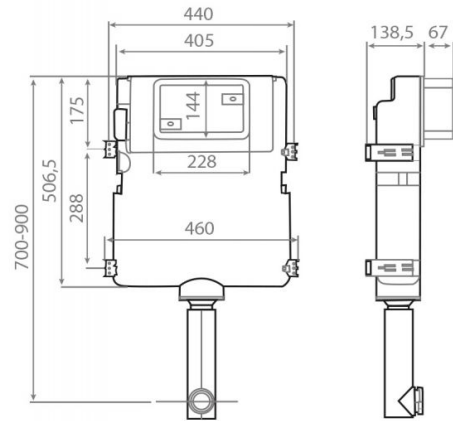

Tank mechanism with chrome push button

Ref. 4500/MFL

Features