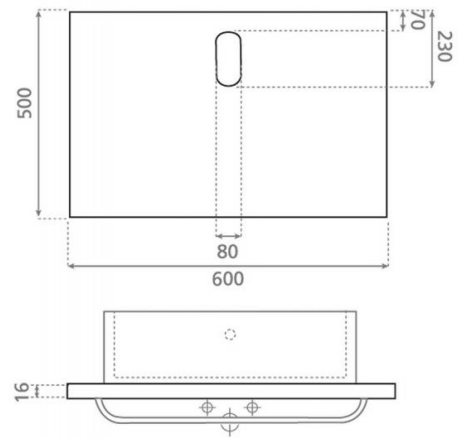

Wooden top

Ref. 0317

600x500x16 mm

Features

Compatible with supports: ref. 00100
ref. 00101, ref 00102, ref 00109.
Wood finishes WN (Wengue), CE
(Cherry).