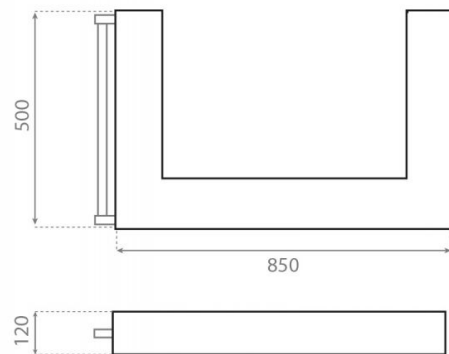

Top for Manchester washbasin

Ref. 0208

850x500x120 mm

Features

Towel rail and supports included.
Wood finishes WN (Wengue) and CE (Cherry).

Available colors: