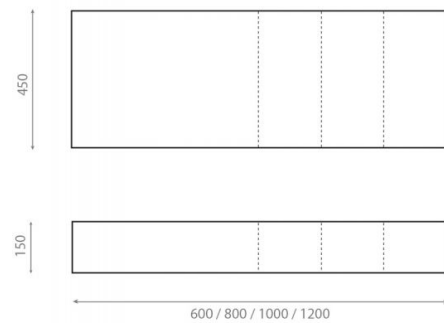

Top 120

Ref. 7004NE

1200x450x150 mm

Features

Top available in glossy white and matt black.
Dimensions 1200x450x150 mm.
Net weight: 13kg, gross weight 15kg.
Top ref.7004 have not cut out made so that it could be combined with any washbasin from Bathco range.
Underneath reinforcement.