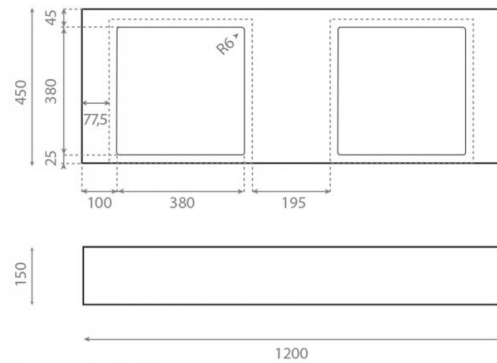

## Ref. 7006NE

1200x450x150 mm

### Features

Top for Miami washbasin, available in glossy white and matt black.  
Dimensions 1200x450x150 mm.  
Net weight: 11kg, gross weight 13kg.  
With top cut out for Miami washbasin.

Available colors: