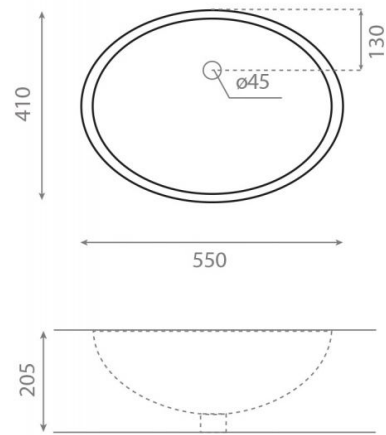

Ancona

Ref. 0053

550x410x205 mm

Features

No wall-mounting possibility. With overflow. Net weight 8kg, gross weight 9kg. Units per pallet: 36.