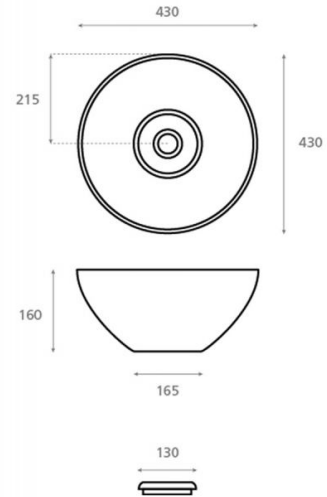

New Cuenca

Ref. 4033B/CRU

430x430x160

Features

Porcelain washbasin.
White porcelain.
Dimensions: 430x430x160 mm
Net weight 7kg, gross weight 8kg.
Units per pallet: 46.