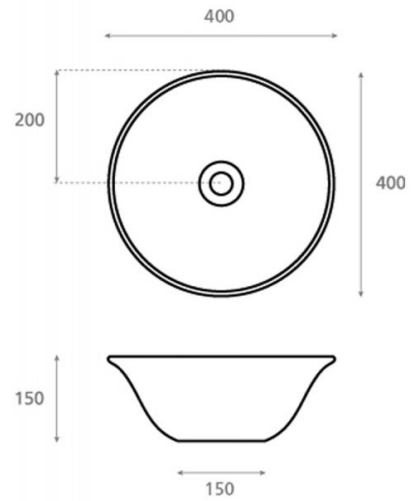

# New Nordic

**Ref. 4062/B/CRU**

400x150 mm

## Features

Porcelain washbasin.  
Natural porcelain.  
Dimensions: 400x400x150 mm  
Net weight 5,9kg, gross weight 6,9kg.  
Units per pallet: 58.